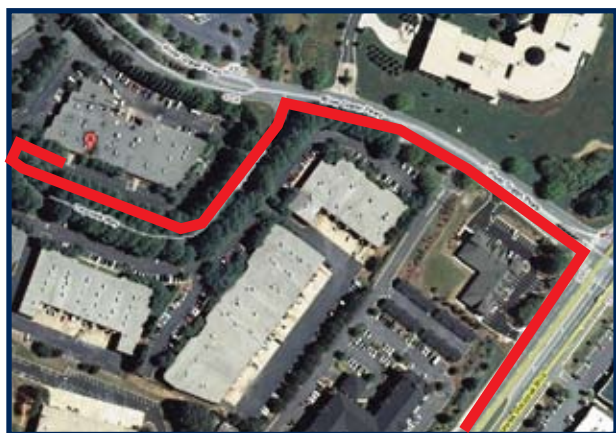

DRIVING DIRECTIONS FROM ATLANTA AIRPORT TO METAMETRIX

Driving Directions

Start address:

Hartsfield Atlanta International Airport
6000 N Terminal Pkwy # 435
Atlanta, GA 30320

End address:

Metamatrix Clinical Laboratory
3425 Corporate Way
Duluth, GA 30096

Start at:

Hartsfield Atlanta International Airport
6000 N Terminal Pkwy #435
Atlanta, GA 30320

1. Head north on **N Terminal Pkwy** - 0.3 miles
2. Take the ramp onto **GA-403 N/I-85 N** - 22.4 miles
3. Take **Exit 95** to merge onto **I-285 W** toward Chattanooga - 2.4 miles
4. Take **Exit 31B** to merge onto **GA-141 N** - 4.0 miles
5. Slight right at **Peachtree Industrial Blvd.**
  (signs for Duluth/Peachtree Ind Blvd) - 7.1 miles
6. Turn left at **River Green Pkwy** - 0.2 miles
7. Turn left at **Corporate Way** - 0.1 miles
8. Follow curve to second driveway on right and turn right into the main entrance

Arrive at:

Metamatrix Clinical Laboratory
3425 Corporate Way
Duluth, GA 30096

(See reverse for additional directions)