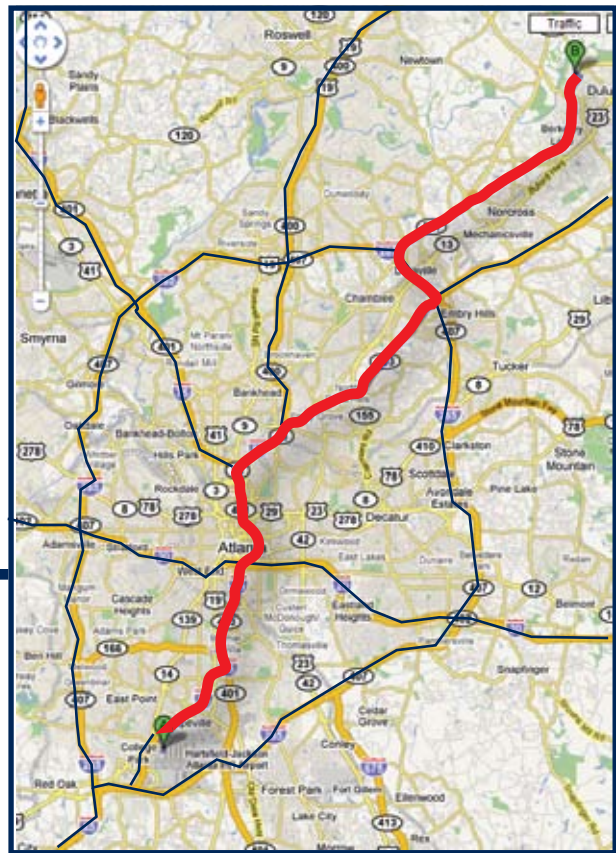

DRIVING DIRECTIONS FROM ATLANTA AIRPORT TO METAMETRIX

Driving Directions

Start address:

Hartsfield Atlanta International Airport
6000 N Terminal Pkwy # 435
Atlanta, GA 30320

End address:

Metamatrix Clinical Laboratory
3425 Corporate Way
Duluth, GA 30096

Start at:

Hartsfield Atlanta International Airport
6000 N Terminal Pkwy #435
Atlanta, GA 30320

1. Head north on **N Terminal Pkwy** - 0.3 miles
2. Take the ramp onto **GA-403 N/I-85 N** - 22.4 miles
3. Take **Exit 95** to merge onto **I-285 W** toward Chattanooga - 2.4 miles
4. Take **Exit 31B** to merge onto **GA-141 N** - 4.0 miles
5. Slight right at **Peachtree Industrial Blvd.**
(signs for Duluth/Peachtree Ind Blvd) - 7.1 miles
6. Turn left at **River Green Pkwy** - 0.2 miles
7. Turn left at **Corporate Way** - 0.1 miles
8. Follow curve to second driveway on right and turn right into the main entrance

Arrive at:

Metamatrix Clinical Laboratory
3425 Corporate Way
Duluth, GA 30096

(See reverse for additional directions)